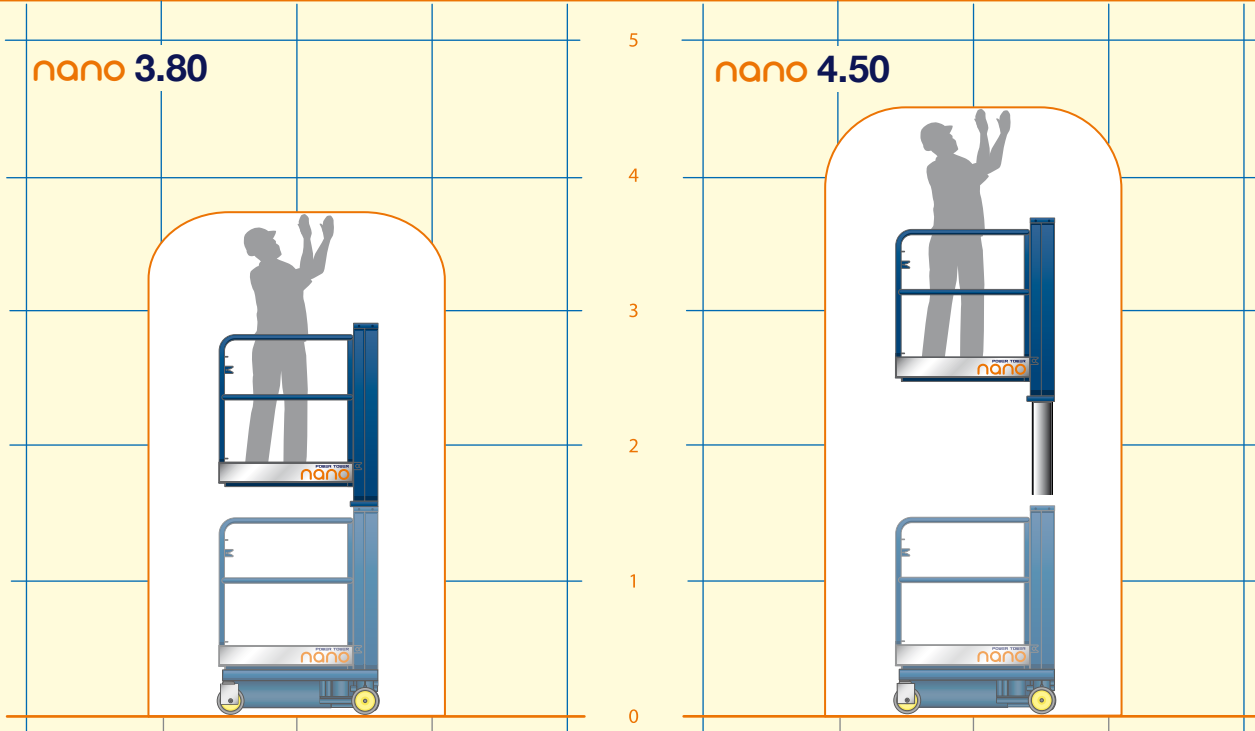

Available in 1.8m and 2.5m platform heights (3.8m
and 4.5m working heights), the heavy-duty Nano
maximises platform size whilst minimising working
footprint, giving the operator more room to work!

- 3.8m and 4.5m working heights
- Low platform entry height only 360mm
- Only 750mm x 1195mm working footprint
- Passes easily through single doorways
- Large 1000mm x 730mm platform size, gives
the user more room to work
- Heavy duty Auto-Lok wheels provide a secure base
- Heavy duty *Ultra-Glide* low friction lifting mast
provides excellent platform rigidity

**Largest platform size in
class; smallest working
footprint**

SPECIFICATIONS

SPECIFICATIONS

nano 3.80 nano 4.50

OPERATING DIMENSIONS

Maximum Working Height:	3.800m	4.500m
Maximum Platform Height:	1.800m	2.500m
Closed Platform Height:	0.360m	0.360m
Platform Dimensions:	1.000m x 0.730m	
Working Footprint:	1.190m x 0.750m	
Safe Working Load:	200kg (1 person plus tools)	

CLOSED DIMENSIONS

Length:	1.195m	1.195m
Width:	0.750m	0.750m
Height:	1.560m	1.560m
Weight:	270kg	285kg

- Power: 12v D.C. Battery c/w Automatic 110v-240v charger.
- Controls: Simple push button heavy duty pendant controls for ground and platform.
- Construction: Heavy duty fabricated steel superstructure and 2 stage mast with *Ultra-Glide* technology. Tough, powder coated finish.
- Safety: CE marked, complies fully with En 280 and relevant European machinery directives. Full fail-safe hydraulic circuit. Auto-Lok wheels.
- Options: 110v or 230v mains power. Tilt alarm with auto cut-out. Tool Tray. Protective storage cover.